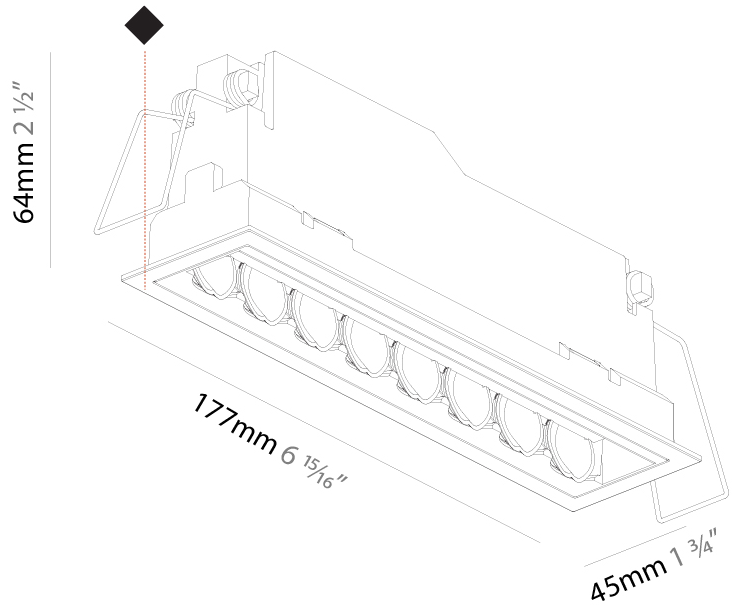

GENERAL

Series: Magiq Hollow Wallwash
Subseries: Magiq Hollow Wallwash
Brand: Prolicht
Division: Architectural
Mounting Type: Recessed
Mounting Location: Ceiling
Subcategory: Wallwash

PHYSICAL

Shape: Rectangle
Length (mm): 177
Length (in): 6 ¹⁵/₁₆
Width (mm): 45
Width (in): 1 ³/₄
Height (mm): 64
Height (in): 2 ¹/₂
Ceiling Thickness (mm): 5 - 30
Ceiling Thickness (in): 1/16 - 1 ³/₁₆
Min. Recessing Depth (mm): 100
Min. Recessing Depth (in): 3 ¹⁵/₁₆
Light Distribution: Downlight
Fixture Finish: SSR / BKV / CWI / CRY / HAB / UFT / ITA / RUA / FTG / MYG / LOD / PUS / FRO / FUP / KIA / POP / BLS / SPG / MEY / GOH / GUM / CHC / COM / ABZ / JAG / OBR / MOS / ROR
Fixture Material: Aluminum Die Cast
Cut-out Measurements: 170mm / 6 11/16" x 38mm / 1 1/2"

ELECTRICAL

Lamp Type: LED (Zhaga Standard)
Input Wattage (W): 19
Total Output Wattage (W): 17.2
Dimming: Tri-Mode (Non-Dimming and Phase Dimming (120Vac only) and 0-10V Dimming)
Driver Included: No
Driver Location: Remote
Driver Type: Constant Current - Universal
Driver Class: Class 2
Input Voltage (V): 120 - 277
Constant Current (MA): 700

LED

Number of LEDs: 8
Color Temperature (°K): 2700 / 3000 / 3500 / 4000
Max. Delivered Lumen (lm): 1270 / 1270 / 1513 / 1544
Nominal Lumen (lm): 1492 / 1492 / 1778 / 1814
CRI: >90 CRI
Lamp Life (hrs): 50000

OPTICAL

RATINGS AND CERTIFICATIONS

Certified By: CSA Certified to UL and CSA Standards
IP rating: IP20

100mm
3 ¹⁵/₁₆"

5 - 30 mm
³/₁₆" - 1 ³/₁₆"

170mm x 38mm
6 ¹¹/₁₆" x 1 ¹/₂"