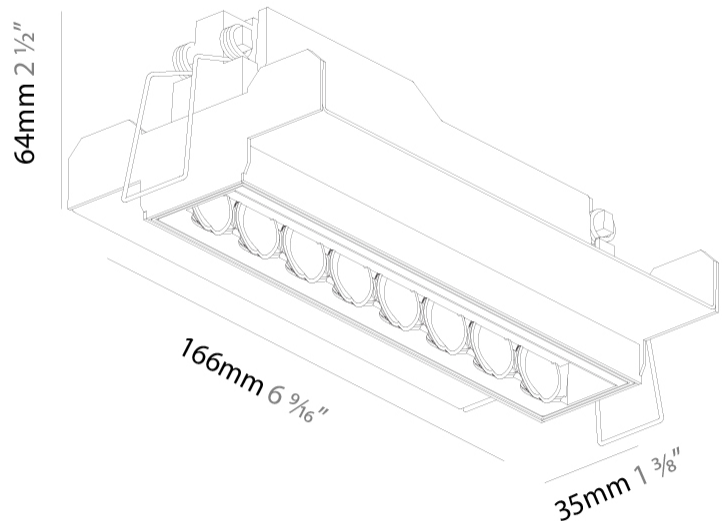

GENERAL

Series: Magiq Hollow Wallwash
Brand: Prolicht
Division: Architectural
Mounting Type: Trimless
Mounting Location: Ceiling
Subcategory: Wallwash

PHYSICAL

Shape: Rectangle
Length (mm): 166
Length (in): 6 ⁹/₁₆
Width (mm): 35
Width (in): 1 ³/₈
Height (mm): 64
Height (in): 2 ¹/₂
Ceiling Thickness (mm): 12.5
Ceiling Thickness (in): 1/2
Min. Recessing Depth (mm): 100
Min. Recessing Depth (in): 3 ¹⁵/₁₆
Light Distribution: Asymmetric
Weight (kg): 0.525
Weight (lbs): 1.16
Holder Finish: WHI / BLK
Fixture Material: Aluminum Die Cast
Cut-out Measurements: 173mm / 6 13/16" x 42mm / 1 5/8"

ELECTRICAL

Lamp Type: LED (Zhaga Standard)
Input Wattage (W): 19
Total Output Wattage (W): 17.2
Dimming: Tri-Mode (Non-Dimming and Phase Dimming (120Vac only) and 0-10V Dimming)
Driver Included: No
Driver Location: Recessed Housing
Driver Type: Constant Current - Universal
Driver Class: Class 2
Housing: See components
Input Voltage (V): 120 - 277
Constant Current (MA): 700

LED

Number of LEDs: 8
Color Temperature (°K): 2700 / 3000 / 3500 / 4000
Max. Delivered Lumen (lm): 1270 / 1270 / 1513 / 1544
Nominal Lumen (lm): 1492 / 1492 / 1778 / 1814
CRI: >90 CRI
Efficiency (%): 82.3
Lamp Life (hrs): 50000
Upon Request: Special Color Temperature

OPTICAL

Upon Request: Special Beam Angles

RATINGS AND CERTIFICATIONS

Certified By: CSA Certified to UL and CSA Standards
IP rating: IP20

100mm
3 15/16"

12 1/2 mm
1/2"

173mm x 42mm
6 13/16" x 1 5/8"